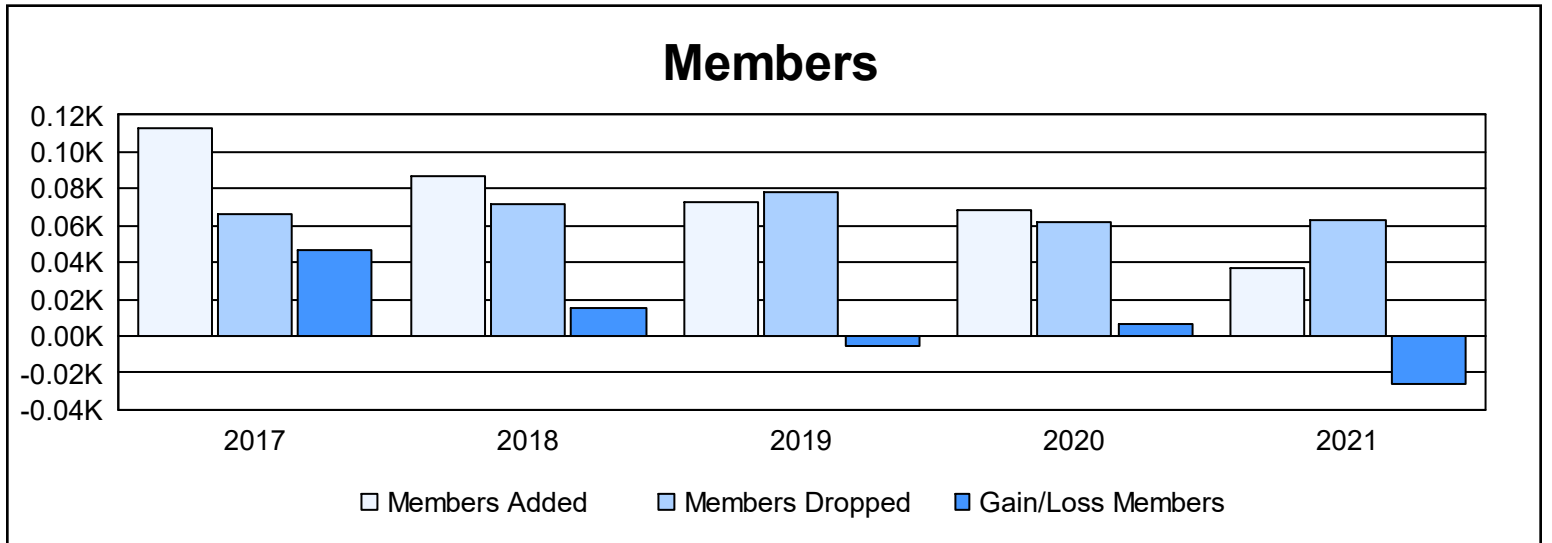

Year	New Clubs	Dropped Clubs	Gain/ Loss Clubs	New Members	Charter Members	Reinstate Members	Transfer Members	Total Member Added	Total Members Dropped	Gain/ Loss Members
2016-2017	1	0	1	86	20	0	7	113	66	47
2017-2018	0	0	0	83	0	0	4	87	72	15
2018-2019	0	0	0	71	0	0	2	73	78	-5
2019-2020	0	0	0	62	0	0	6	68	62	6
2020-2021	0	0	0	32	0	2	3	37	63	-26
Average	0	0	0	67	4	0	4	76	68	7

Membership Composition June 2021 Cumulative

Gender Composition June 2021 Cumulative