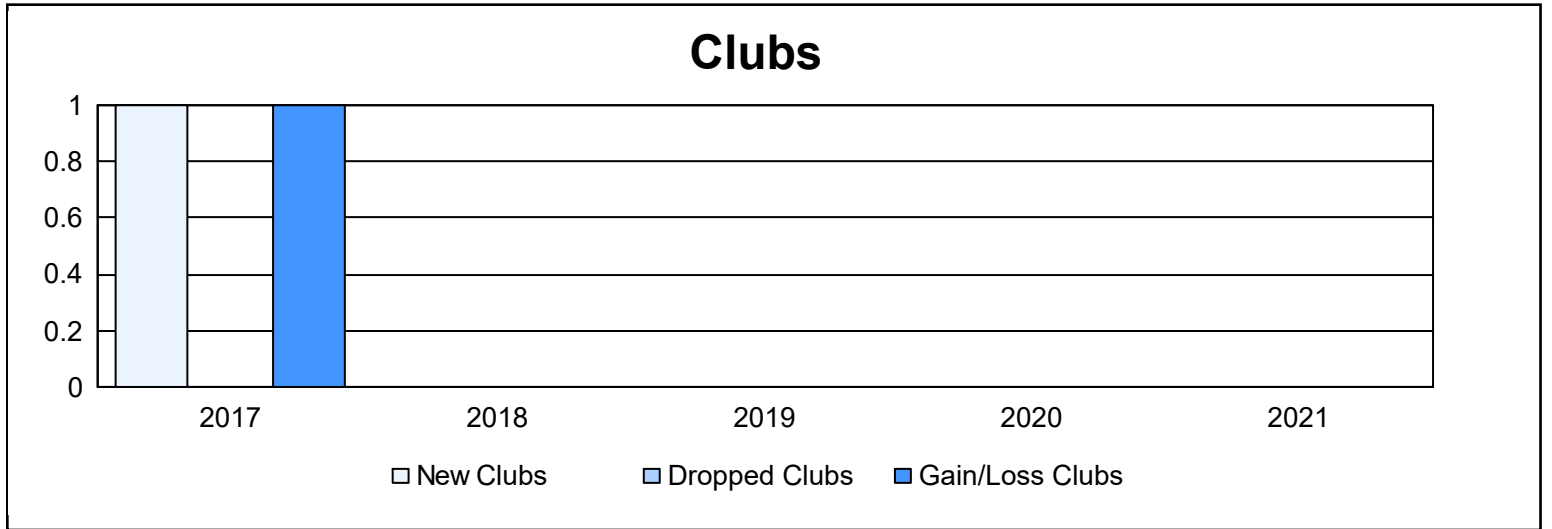

Year	New Clubs	Dropped Clubs	Gain/ Loss Clubs	New Members	Charter Members	Reinstate Members	Transfer Members	Total Member Added	Total Members Dropped	Gain/ Loss Members
2016-2017	1	0	1	86	20	0	7	113	66	47
2017-2018	0	0	0	83	0	0	4	87	72	15
2018-2019	0	0	0	71	0	0	2	73	78	-5
2019-2020	0	0	0	62	0	0	6	68	62	6
2020-2021	0	0	0	32	0	2	3	37	63	-26
Average	0	0	0	67	4	0	4	76	68	7

Membership Composition June 2021 Cumulative

Gender Composition June 2021 Cumulative